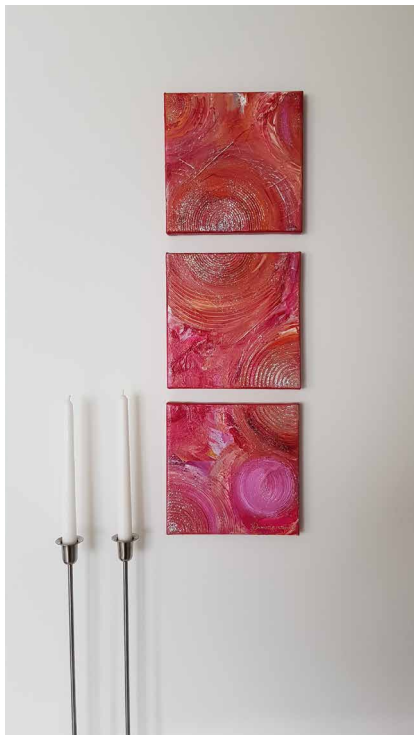

The background is a vibrant, abstract composition of colors including deep purple, magenta, red, and blue. The textures are varied, with some areas appearing smooth and others more textured, possibly due to the use of acrylic paint on canvas. There are also some small, bright white specks scattered throughout, giving it a shimmering or starry appearance.

Joyful

Größe (B x H):
40 x 50 cm

Moonway

Earth Dimensions

Größe (B x H): je 20 x 20 cm
3er-Set

Peachy

Größe (B x H): je 20 x 20 cm
3er-Set

Größe (B x H):
60 x 60 cm

Blue Spirit

Nordlicht

Größe (B x H): 50 x 100 cm

Größe (B x H):
50 x 50 cm

Orange

**Größe (B x H):
50 x 70 cm**

Lollipop

Größe (B x H):
70 x 70 cm