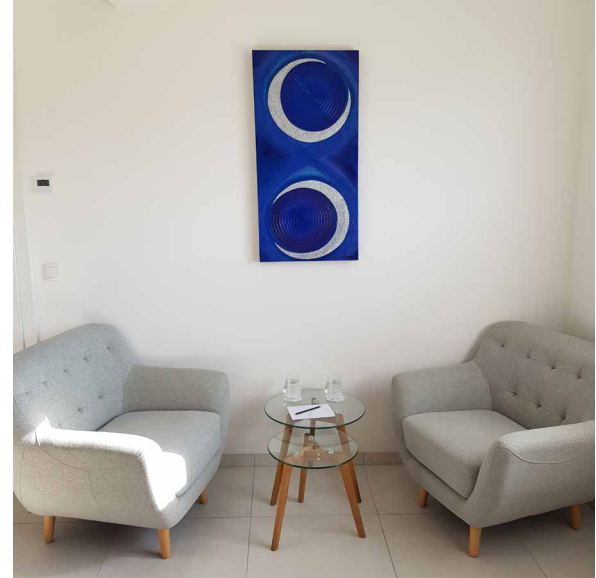

The background is a vibrant, abstract composition of colors including deep purple, magenta, red, and blue. The textures are varied, with some areas appearing smooth and others more textured, possibly due to the use of acrylic paint on canvas. There are also some small, bright white specks scattered throughout, giving it a shimmering or starry appearance.

Größe (B x H):
60 x 60 cm

Into the Blue

Größe (B x H):
50 x 70 cm

Pink Passion

Moon(e)ight

Größe (B x H): 50 x 100 cm

**Größe (B x H):
100 x 80 cm**

Purple Leaves

Größe (B x H):
60 x 60 cm

Blue Helix

Größe (B x H):
60 x 60 cm

Red Flower

**Größe (B x H):
60 x 60 cm**

Flowing

Golden Wings

Größe (B x H): 40 x 80 cm

Underwater World

Größe (B x H): je 40 x 40 cm
2er-Set

Golden Sunshine

Größe (B x H): 50 x 100 cm

Golden Loop
Größe (B x H): 100 x 50 cm

Pink Wave

Größe (B x H): 40 x 80 cm

Potpourri