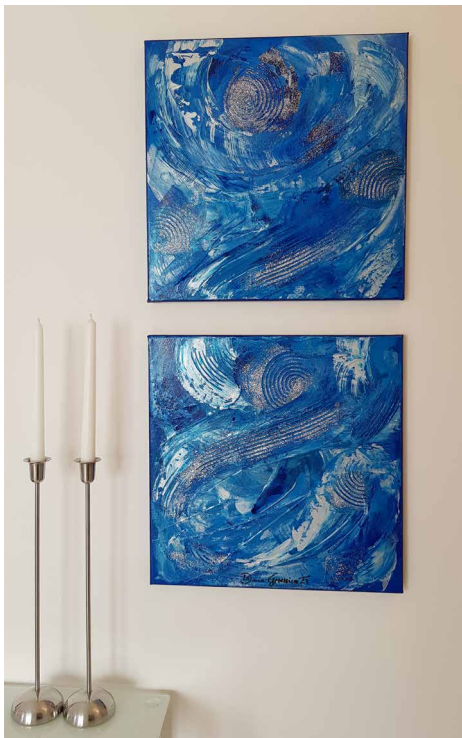

The background is a vibrant, abstract composition of colors including deep purple, magenta, red, and blue. The textures are varied, with some areas appearing smooth and others more textured, possibly due to the use of acrylic paint on canvas. There are also some small, bright white specks scattered throughout, giving it a shimmering or starry appearance.

Größe (B x H):
60 x 60 cm

Blue Helix

Größe (B x H):
60 x 60 cm

Red Flower

**Größe (B x H):
60 x 60 cm**

Flowing

Golden Wings

Größe (B x H): 40 x 80 cm

Wild Garden

Größe (B x H): 40 x 80 cm

Pink & Orange

Größe (B x H): je 20 x 20 cm
3er-Set

Golden Galaxy

Größe (B x H): je 20 x 20 cm
3er-Set

Cheerful

Größe (B x H): je 40 x 40 cm
2er-Set

Underwater World

Größe (B x H): je 40 x 40 cm
2er-Set

Golden Sunshine

Größe (B x H): 50 x 100 cm

Golden Loop
Größe (B x H): 100 x 50 cm

Pink Wave

Größe (B x H): 40 x 80 cm

Potpourri