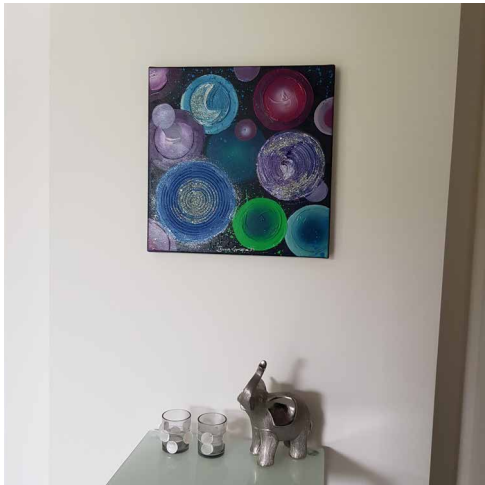

The background is a vibrant, abstract composition of colors including deep purple, magenta, red, and blue. The textures are varied, with some areas appearing smooth and others more textured, possibly due to the use of acrylic paint on canvas. There are also some small, bright white specks scattered throughout, giving it a shimmering or starry appearance.

Underwater World

Größe (B x H): je 40 x 40 cm
2er-Set

Golden Sunshine

Größe (B x H): 50 x 100 cm

Golden Loop
Größe (B x H): 100 x 50 cm

Pink Wave

Größe (B x H): 40 x 80 cm

Potpourri

Größe (B x H):
je 40 x 40 cm
2er-Set

Pink Drive

Größe (B x H): je 20 x 20 cm
3er-Set

**Größe (B x H):
40 x 40 cm**

Colourful Bubbles

Größe (B x H):
60 x 60 cm

Rollercoaster

Größe (B x H):
40 x 40 cm

Joyful

Größe (B x H):
40 x 50 cm

Moonway

Earth Dimensions

Größe (B x H): je 20 x 20 cm
3er-Set

Peachy

Größe (B x H): je 20 x 20 cm
3er-Set

Größe (B x H):
60 x 60 cm