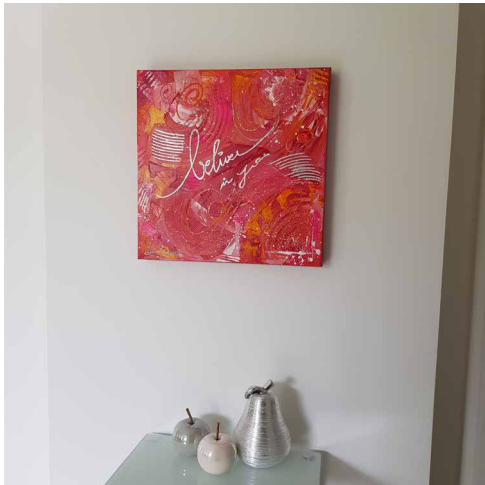

The background is a vibrant, abstract composition of colors including deep purple, magenta, red, and blue. The textures are varied, with some areas appearing smooth and others more textured, possibly due to the use of acrylic paint on canvas. There are also some small, bright white specks scattered throughout, giving it a shimmering or starry appearance.

Underwater World

Größe (B x H): je 40 x 40 cm
2er-Set

Golden Sunshine

Größe (B x H): 50 x 100 cm

Golden Loop
Größe (B x H): 100 x 50 cm

Pink Wave

Größe (B x H): 40 x 80 cm

Potpourri

Joyful

Größe (B x H):
40 x 50 cm

Moonway

Earth Dimensions

Größe (B x H): je 20 x 20 cm
3er-Set

Peachy

Größe (B x H): je 20 x 20 cm
3er-Set

Größe (B x H):
60 x 60 cm