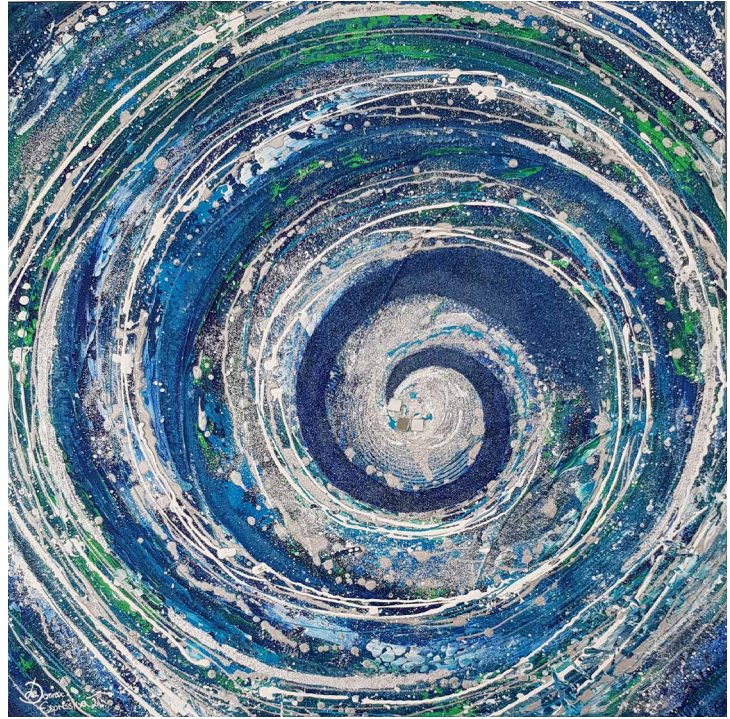

The background is a vibrant, abstract composition of colors including deep purple, magenta, red, and blue. The textures are varied, with some areas appearing smooth and others more textured, possibly due to the use of acrylic paint on canvas. There are also some small, bright white specks scattered throughout, giving it a shimmering or starry appearance.

Joyful

Größe (B x H):
40 x 50 cm

Moonway

Earth Dimensions

Größe (B x H): je 20 x 20 cm
3er-Set

Peachy

Größe (B x H): je 20 x 20 cm
3er-Set

Größe (B x H):
60 x 60 cm

Blue Spirit

Nordlicht

Größe (B x H): 50 x 100 cm

Größe (B x H):
50 x 50 cm

Orange

**Größe (B x H):
50 x 70 cm**

Lollipop

Größe (B x H):
70 x 70 cm