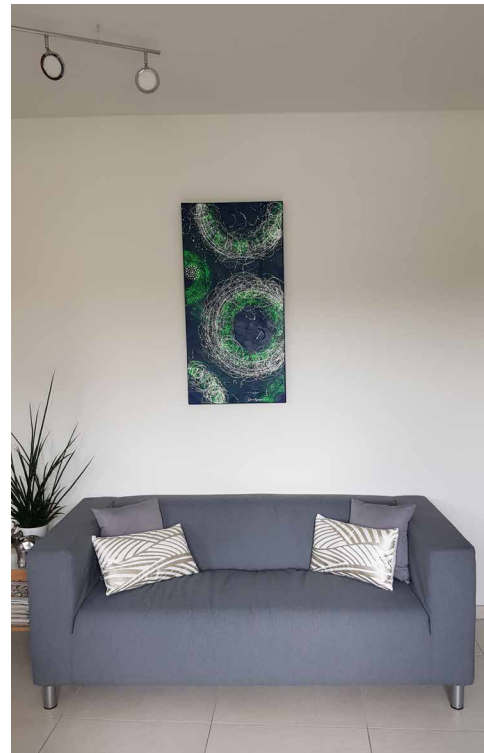

The background is a vibrant, abstract composition of colors including deep purple, magenta, red, and blue. The textures are varied, with some areas appearing smooth and others more textured, possibly due to the use of acrylic paint on canvas. There are also some small, bright white specks scattered throughout, giving it a shimmering or starry appearance.

Underwater World

Größe (B x H): je 40 x 40 cm
2er-Set

Golden Sunshine

Größe (B x H): 50 x 100 cm

Golden Loop
Größe (B x H): 100 x 50 cm

Pink Wave

Größe (B x H): 40 x 80 cm

Potpourri

Joyful

Größe (B x H):
40 x 50 cm

Moonway

Earth Dimensions

Größe (B x H): je 20 x 20 cm
3er-Set

Peachy

Größe (B x H): je 20 x 20 cm
3er-Set

Größe (B x H):
60 x 60 cm

Blue Spirit

Nordlicht

Größe (B x H): 50 x 100 cm

Größe (B x H):
50 x 50 cm

Orange

**Größe (B x H):
50 x 70 cm**

Lollipop

Größe (B x H):
70 x 70 cm