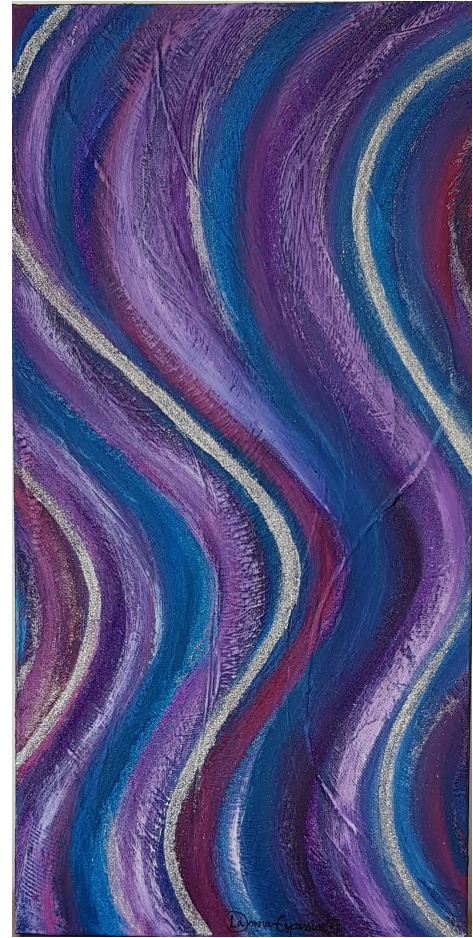

The background is a vibrant, abstract composition of colors including deep purple, magenta, red, and blue. The textures are varied, with some areas appearing smooth and others more textured, possibly due to the use of acrylic paint on canvas. There are also some small, bright white specks scattered throughout, giving it a shimmering or starry appearance.

Größe (B x H):
60 x 60 cm

Into the Blue

Größe (B x H):
50 x 70 cm

Pink Passion

Moon(e)ight

Größe (B x H): 50 x 100 cm

**Größe (B x H):
100 x 80 cm**

Purple Leaves

Größe (B x H):
60 x 60 cm

Blue Helix

Größe (B x H):
60 x 60 cm

Red Flower

**Größe (B x H):
60 x 60 cm**

Flowing

Golden Wings

Größe (B x H): 40 x 80 cm

Wild Garden

Größe (B x H): 40 x 80 cm

Pink & Orange

Größe (B x H): je 20 x 20 cm
3er-Set

Golden Galaxy

Größe (B x H): je 20 x 20 cm
3er-Set

Cheerful

Größe (B x H): je 40 x 40 cm
2er-Set