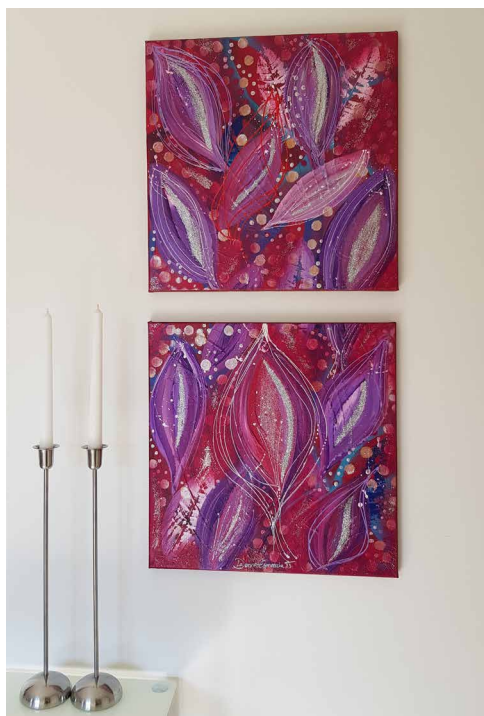

The background is a vibrant, abstract composition of colors including deep purple, magenta, red, and blue. The textures are varied, with some areas appearing smooth and others more textured, possibly due to the use of acrylic paint on canvas. There are also some small, bright white specks scattered throughout, giving it a shimmering or starry appearance.

Größe (B x H):
60 x 60 cm

Blue Helix

Größe (B x H):
60 x 60 cm

Red Flower

**Größe (B x H):
60 x 60 cm**

Flowing

Golden Wings

Größe (B x H): 40 x 80 cm

Wild Garden

Größe (B x H): 40 x 80 cm

Pink & Orange

Größe (B x H): je 20 x 20 cm
3er-Set

Golden Galaxy

Größe (B x H): je 20 x 20 cm
3er-Set

Cheerful

Größe (B x H): je 40 x 40 cm
2er-Set

Underwater World

Größe (B x H): je 40 x 40 cm
2er-Set

Golden Sunshine

Größe (B x H): 50 x 100 cm

Golden Loop
Größe (B x H): 100 x 50 cm

Pink Wave

Größe (B x H): 40 x 80 cm

Potpourri